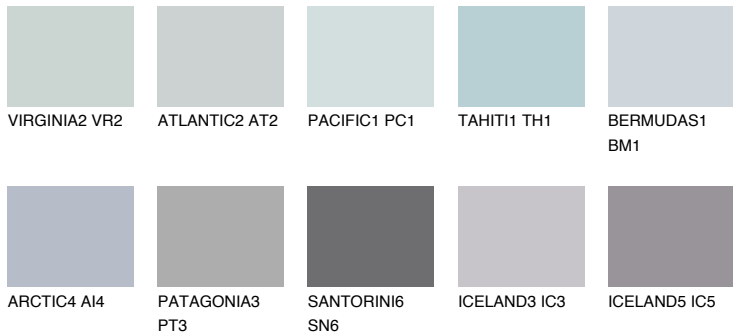

COLOUR DETAILS

ANTARCTICA6 AN6

65% **TSR** 62%

Matching colours

COLOURS

INTENSE

For more information on plasters and paints, go to www.ceresit.en

*The presented colours refer to plasters and paints offered by Ceresit. Due to the use of digital techniques, the presented colours might not represent the original ones, thus they cannot be considered as a reliable colour presentation. We recommend checking the authentic colour samples.