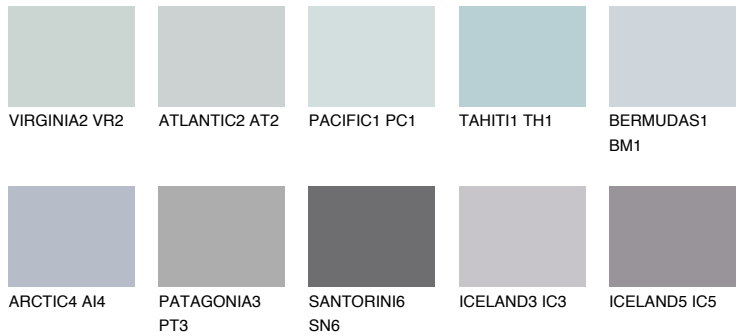

# COLOUR DETAILS

## ANTARCTICA6 AN6

65% TSR 62%

### Matching colours

#### COLOURS