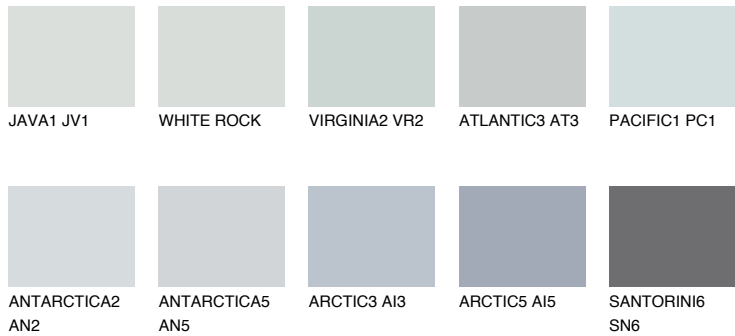

COLOUR DETAILS

ANTARCTICA3 AN3

69% **TSR** 64%

Matching colours

COLOURS

INTENSE

For more information on plasters and paints, go to www.ceresit.en

*The presented colours refer to plasters and paints offered by Ceresit. Due to the use of digital techniques, the presented colours might not represent the original ones, thus they cannot be considered as a reliable colour presentation. We recommend checking the authentic colour samples.