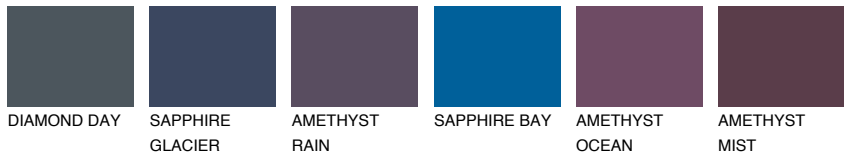

COLOUR DETAILS

ANTARCTICA3 AN3

69% **TSR** 64%

Matching colours

COLOURS

INTENSE

For more information on plasters and paints, go to www.ceresit.en

*The presented colours refer to plasters and paints offered by Ceresit. Due to the use of digital techniques, the presented colours might not represent the original ones, thus they cannot be considered as a reliable colour presentation. We recommend checking the authentic colour samples.