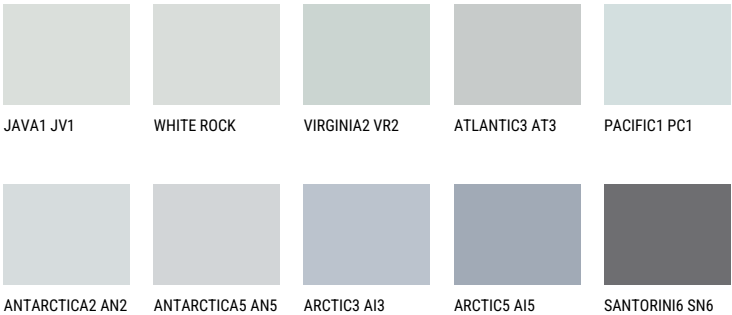

# COLOUR DETAILS

### Matching colours

#### COLOURS

For more information on plasters and paints, go to [www.ceresit.en](http://www.ceresit.en)

\*The presented colours refer to plasters and paints offered by Ceresit. Due to the use of digital techniques, the presented colours might not represent the original ones, thus they cannot be considered as a reliable colour presentation. We recommend checking the authentic colour samples.