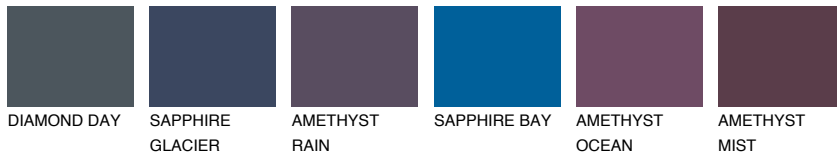

COLOUR DETAILS

LANZAROTE4 LN4

☀ 35%   **TSR** 32%

Matching colours

COLOURS

INTENSE

For more information on plasters and paints, go to www.ceresit.en

*The presented colours refer to plasters and paints offered by Ceresit. Due to the use of digital techniques, the presented colours might not represent the original ones, thus they cannot be considered as a reliable colour presentation. We recommend checking the authentic colour samples.