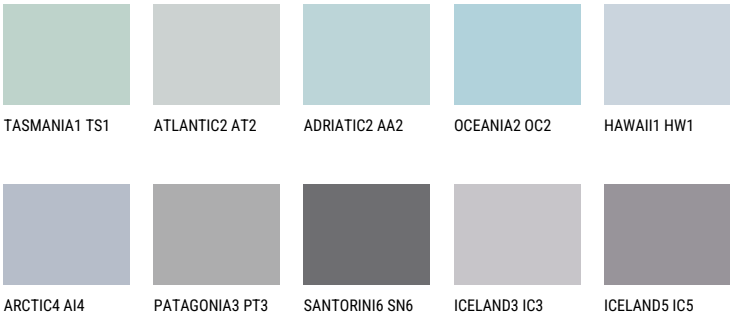

COLOUR DETAILS

AZORES2 AZ2

60% **TSR** 59%

Matching colours

COLOURS

For more information on plasters and paints, go to www.ceresit.en

*The presented colours refer to plasters and paints offered by Ceresit. Due to the use of digital techniques, the presented colours might not represent the original ones, thus they cannot be considered as a reliable colour presentation. We recommend checking the authentic colour samples.

INTENSE

AMETHYST RAIN

SAPPHIRE GLACIER

AMETHYST MIST

AMETHYST WIND

RUBY HEART

EMERALD OASE

For more information on plasters and paints, go to
www.ceresit.en

*The presented colours refer to plasters and paints offered by Ceresit. Due to the use of digital techniques, the presented colours might not represent the original ones, thus they cannot be considered as a reliable colour presentation. We recommend checking the authentic colour samples.