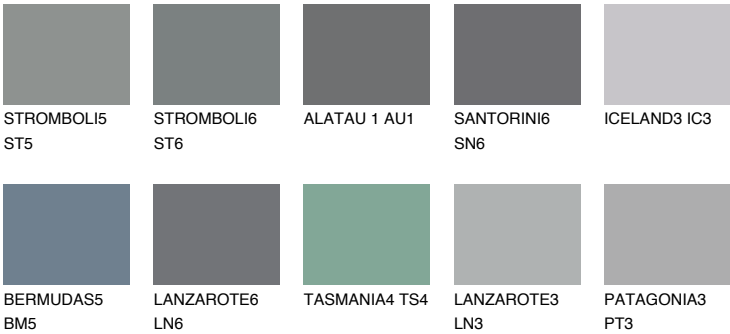

ALATAU 5 AU5

10% **TSR** 9%

Matching colours

COLOURS

INTENSE

For more information on plasters and paints, go to www.ceresit.en

*The presented colours refer to plasters and paints offered by Ceresit. Due to the use of digital techniques, the presented colours might not represent the original ones, thus they cannot be considered as a reliable colour presentation. We recommend checking the authentic colour samples.