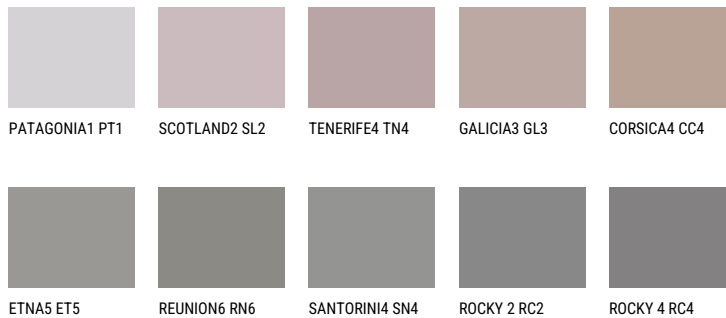

ROCKY 3 RC3☀ 22% **TSR** 21%**Matching colours****COLOURS**

For more information on plasters and paints, go to

www.ceresit.en

*The presented colours refer to plasters and paints offered by Ceresit. Due to the use of digital techniques, the presented colours might not represent the original ones, thus they cannot be considered as a reliable colour presentation. We recommend checking the authentic colour samples.

INTENSE

AMETHYST OCEAN

AMETHYST WIND

RUBY HEART

AMETHYST RAIN

QUARTZ MOUNT

DIAMOND
MORNING

For more information on plasters and paints, go to
www.ceresit.en

*The presented colours refer to plasters and paints offered by Ceresit. Due to the use of digital techniques, the presented colours might not represent the original ones, thus they cannot be considered as a reliable colour presentation. We recommend checking the authentic colour samples.