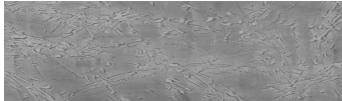

# COLOUR DETAILS

**Autumn texture in Chicago Grey and Tokyo Graphite colours**

### Special concrete effect

Sand texture in Tokyo Graphite colour

Winter texture in Sydney Light colour

Ocean texture in Chicago Grey colour

Desert texture in Tokyo Graphite colour

Snow texture in Sydney Light colour

Cloud texture in Chicago Grey colour

Frost texture in Tokyo Graphite and Sydney Light colours

Wave texture in Chicago Grey colour

For more information on plasters and paints, go to [www.ceresit.en](http://www.ceresit.en)

Wind texture in Chicago Grey colour

Ice texture in Sydney Light colour

Lake texture in Sydney Light colour

Storm texture in Tokyo Graphite and Sydney Light colours

Rock texture in Sydney Light and Tokyo Graphite colours