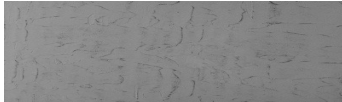

# COLOUR DETAILS

**Autumn texture in Chicago Grey and Tokyo Graphite colours**

### Special concrete effect

Sand texture in Tokyo Graphite colour

Winter texture in Sydney Light colour

Ocean texture in Chicago Grey colour

Desert texture in Tokyo Graphite colour

Snow texture in Sydney Light colour

Cloud texture in Chicago Grey colour

Frost texture in Tokyo Graphite and Sydney Light colours

Wave texture in Chicago Grey colour

For more information on plasters and paints, go to [www.ceresit.en](http://www.ceresit.en)

\*The presented colours refer to plasters and paints offered by Ceresit. Due to the use of digital techniques, the presented colours might not represent the original ones, thus they cannot be considered as a reliable colour presentation. We recommend checking the authentic colour samples.