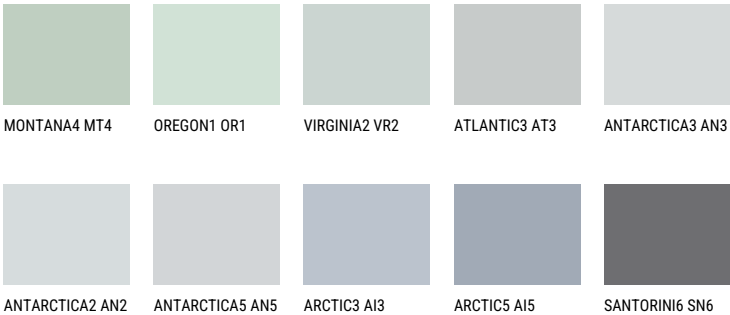

COLOUR DETAILS

ARCTIC1 AI1

64% **TSR** 61%

Matching colours

COLOURS

For more information on plasters and paints, go to www.ceresit.en

*The presented colours refer to plasters and paints offered by Ceresit. Due to the use of digital techniques, the presented colours might not represent the original ones, thus they cannot be considered as a reliable colour presentation. We recommend checking the authentic colour samples.

INTENSE

DIAMOND DAY

SAPPHIRE GLACIER

AMETHYST RAIN

SAPPHIRE BAY

AMETHYST OCEAN

AMETHYST MIST

For more information on plasters and paints, go to
www.ceresit.en

*The presented colours refer to plasters and paints offered by Ceresit. Due to the use of digital techniques, the presented colours might not represent the original ones, thus they cannot be considered as a reliable colour presentation. We recommend checking the authentic colour samples.