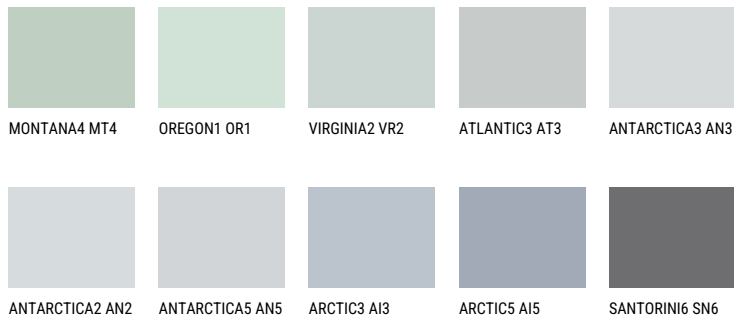

ARCTIC1 AI164% **TSR** 61%**Matching colours****COLOURS**

For more information on plasters and paints, go to

www.ceresit.en

*The presented colours refer to plasters and paints offered by Ceresit. Due to the use of digital techniques, the presented colours might not represent the original ones, thus they cannot be considered as a reliable colour presentation. We recommend checking the authentic colour samples.

INTENSE

DIAMOND DAY

SAPPHIRE GLACIER

AMETHYST RAIN

SAPPHIRE BAY

AMETHYST OCEAN

AMETHYST MIST

For more information on plasters and paints, go to
www.ceresit.en

*The presented colours refer to plasters and paints offered by Ceresit. Due to the use of digital techniques, the presented colours might not represent the original ones, thus they cannot be considered as a reliable colour presentation. We recommend checking the authentic colour samples.