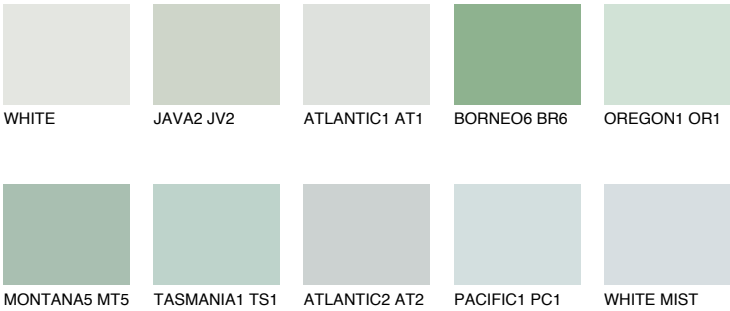

WHITE ROCK

74% TSR 65%

Matching colours

COLOURS

INTENSE

For more information on plasters and paints, go to www.ceresit.en

*The presented colours refer to plasters and paints offered by Ceresit. Due to the use of digital techniques, the presented colours might not represent the original ones, thus they cannot be considered as a reliable colour presentation. We recommend checking the authentic colour samples.