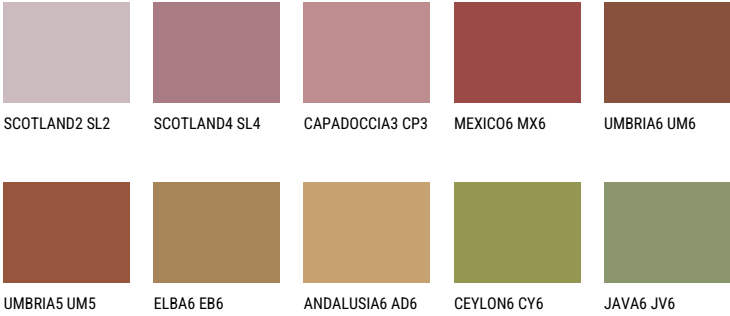

QUARTZ GROUND

☀️ 10%

Matching colours

COLOURS

For more information on plasters and paints, go to www.ceresit.en

*The presented colours refer to plasters and paints offered by Ceresit. Due to the use of digital techniques, the presented colours might not represent the original ones, thus they cannot be considered as a reliable colour presentation. We recommend checking the authentic colour samples.

*The presented colours refer to plasters and paints offered by Ceresit. Due to the use of digital techniques, the presented colours might not represent the original ones, thus they cannot be considered as a reliable colour presentation. We recommend checking the authentic colour samples.