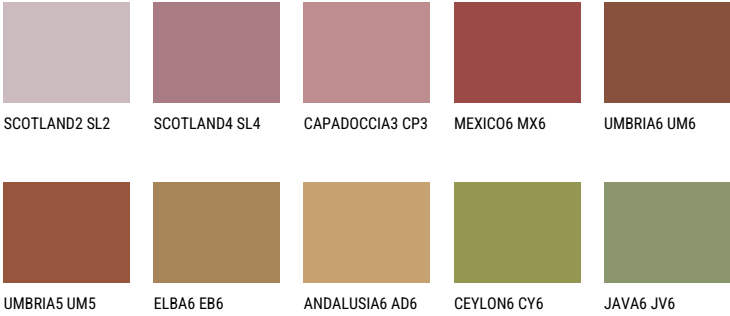

## QUARTZ GROUND

☀️ 10%

### Matching colours

#### COLOURS

For more information on plasters and paints, go to [www.ceresit.en](http://www.ceresit.en)

\*The presented colours refer to plasters and paints offered by Ceresit. Due to the use of digital techniques, the presented colours might not represent the original ones, thus they cannot be considered as a reliable colour presentation. We recommend checking the authentic colour samples.

For more information on plasters and paints, go to  
[www.ceresit.en](http://www.ceresit.en)

\*The presented colours refer to plasters and paints offered by Ceresit. Due to the use of digital techniques, the presented colours might not represent the original ones, thus they cannot be considered as a reliable colour presentation. We recommend checking the authentic colour samples.