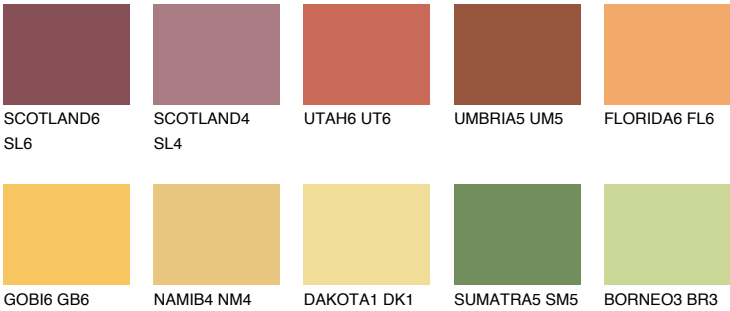

AMBER ISLAND

33%

Matching colours

COLOURS

INTENSE

For more information on plasters and paints, go to www.ceresit.en

*The presented colours refer to plasters and paints offered by Ceresit. Due to the use of digital techniques, the presented colours might not represent the original ones, thus they cannot be considered as a reliable colour presentation. We recommend checking the authentic colour samples.