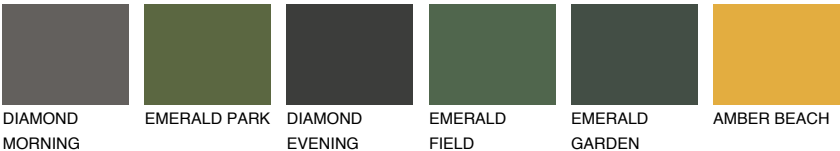

AMBER ISLAND

33%

Matching colours

COLOURS

INTENSE

For more information on plasters and paints, go to www.ceresit.en

*The presented colours refer to plasters and paints offered by Ceresit. Due to the use of digital techniques, the presented colours might not represent the original ones, thus they cannot be considered as a reliable colour presentation. We recommend checking the authentic colour samples.