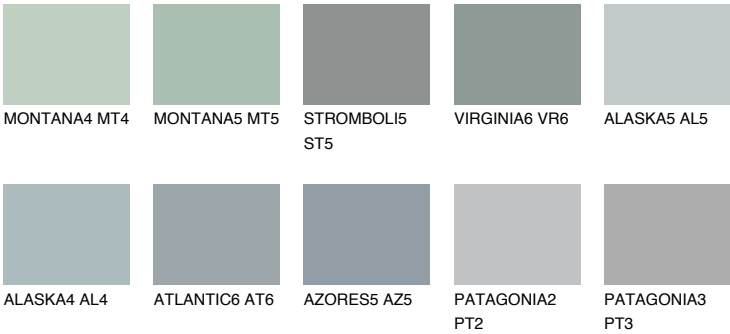

## VIRGINIA5 VR5

43% **TSR** 40%

### Matching colours

#### COLOURS

#### INTENSE

For more information on plasters and paints, go to [www.ceresit.en](http://www.ceresit.en)

\*The presented colours refer to plasters and paints offered by Ceresit. Due to the use of digital techniques, the presented colours might not represent the original ones, thus they cannot be considered as a reliable colour presentation. We recommend checking the authentic colour samples.