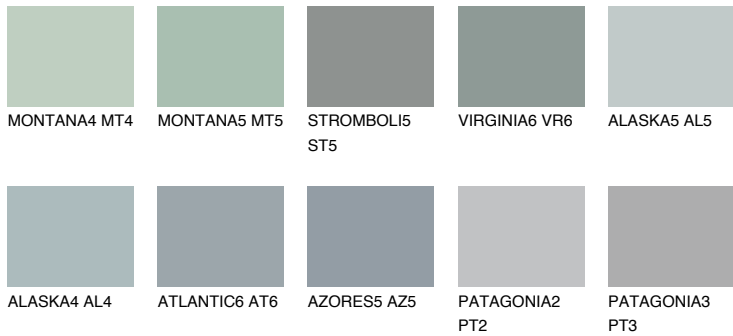

COLOUR DETAILS

VIRGINIA5 VR5

43% **TSR** 40%

Matching colours

COLOURS

INTENSE

For more information on plasters and paints, go to www.ceresit.en

*The presented colours refer to plasters and paints offered by Ceresit. Due to the use of digital techniques, the presented colours might not represent the original ones, thus they cannot be considered as a reliable colour presentation. We recommend checking the authentic colour samples.