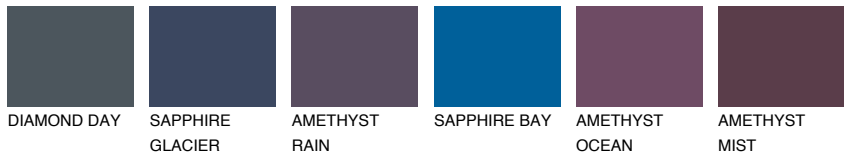

COLOUR DETAILS

VIRGINIA5 VR5

43% **TSR** 40%

Matching colours

COLOURS

INTENSE

For more information on plasters and paints, go to www.ceresit.en

*The presented colours refer to plasters and paints offered by Ceresit. Due to the use of digital techniques, the presented colours might not represent the original ones, thus they cannot be considered as a reliable colour presentation. We recommend checking the authentic colour samples.