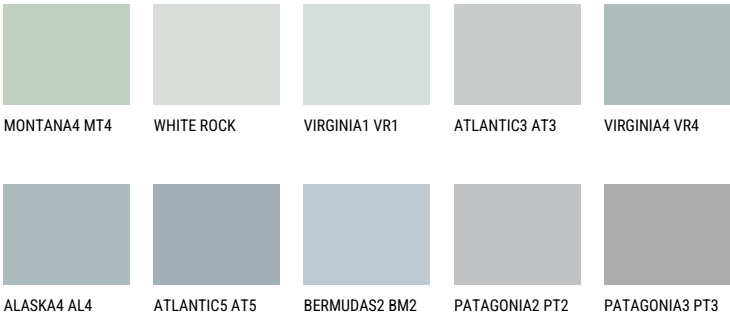

# COLOUR DETAILS

## VIRGINIA3 VR3

55% **TSR** 52%

### Matching colours

#### COLOURS

For more information on plasters and paints, go to [www.ceresit.en](http://www.ceresit.en)

\*The presented colours refer to plasters and paints offered by Ceresit. Due to the use of digital techniques, the presented colours might not represent the original ones, thus they cannot be considered as a reliable colour presentation. We recommend checking the authentic colour samples.