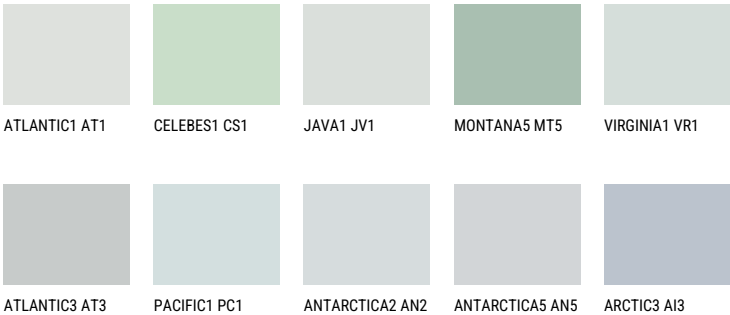

COLOUR DETAILS

VIRGINIA2 VR2

65% **TSR** 62%

Matching colours

COLOURS

For more information on plasters and paints, go to www.ceresit.en

*The presented colours refer to plasters and paints offered by Ceresit. Due to the use of digital techniques, the presented colours might not represent the original ones, thus they cannot be considered as a reliable colour presentation. We recommend checking the authentic colour samples.

INTENSE

EMERALD OASE

SAPPHIRE CREEK

SAPPHIRE GLACIER

DIAMOND NIGHT

SAPPHIRE BAY

AMETHYST OCEAN

For more information on plasters and paints, go to
www.ceresit.en

*The presented colours refer to plasters and paints offered by Ceresit. Due to the use of digital techniques, the presented colours might not represent the original ones, thus they cannot be considered as a reliable colour presentation. We recommend checking the authentic colour samples.