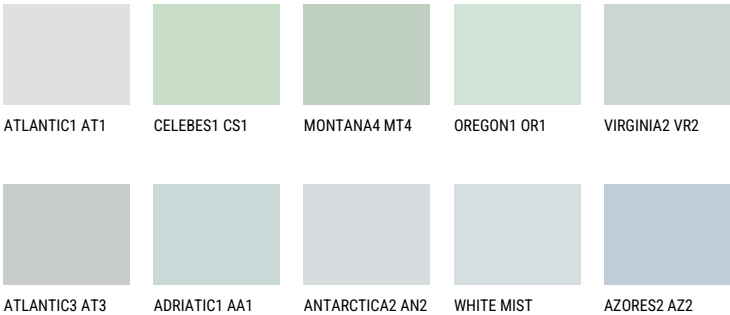

# COLOUR DETAILS

## Matching colours

### COLOURS

For more information on plasters and paints, go to [www.ceresit.en](http://www.ceresit.en)

\*The presented colours refer to plasters and paints offered by Ceresit. Due to the use of digital techniques, the presented colours might not represent the original ones, thus they cannot be considered as a reliable colour presentation. We recommend checking the authentic colour samples.

## INTENSE

EMERALD OASE

DIAMOND DAY

SAPHIRE GLACIER

SAPHIRE SEA

DIAMOND SHADOW

AMETHYST OCEAN

---