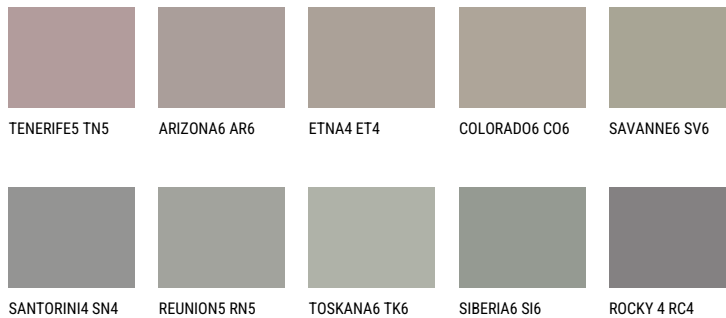

**ETNA5 ET5**☀ 32% **TSR** 26%**Matching colours****COLOURS**

For more information on plasters and paints, go to

[www.ceresit.en](http://www.ceresit.en)

\*The presented colours refer to plasters and paints offered by Ceresit. Due to the use of digital techniques, the presented colours might not represent the original ones, thus they cannot be considered as a reliable colour presentation. We recommend checking the authentic colour samples.

## INTENSE

AMETHYST OCEAN

AMETHYST WIND

RUBY HEART

AMETHYST RAIN

QUARTZ MOUNT

DIAMOND  
MORNING

---

For more information on plasters and paints, go to  
[www.ceresit.en](http://www.ceresit.en)

\*The presented colours refer to plasters and paints offered by Ceresit. Due to the use of digital techniques, the presented colours might not represent the original ones, thus they cannot be considered as a reliable colour presentation. We recommend checking the authentic colour samples.