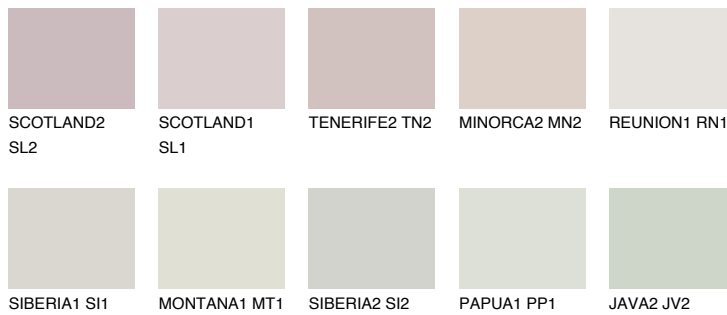

ETNA1 ET1

68% **TSR** 61%

Matching colours

COLOURS

INTENSE

For more information on plasters and paints, go to www.ceresit.en

*The presented colours refer to plasters and paints offered by Ceresit. Due to the use of digital techniques, the presented colours might not represent the original ones, thus they cannot be considered as a reliable colour presentation. We recommend checking the authentic colour samples.