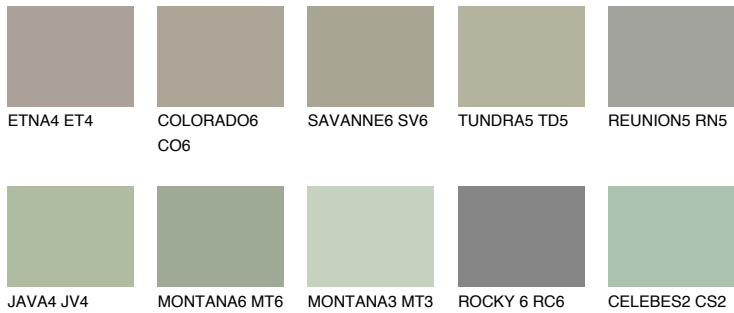

COLOUR DETAILS

SIBERIA5 SI5

37% TSR 32%

Matching colours

COLOURS

INTENSE

For more information on plasters and paints, go to www.ceresit.en

*The presented colours refer to plasters and paints offered by Ceresit. Due to the use of digital techniques, the presented colours might not represent the original ones, thus they cannot be considered as a reliable colour presentation. We recommend checking the authentic colour samples.