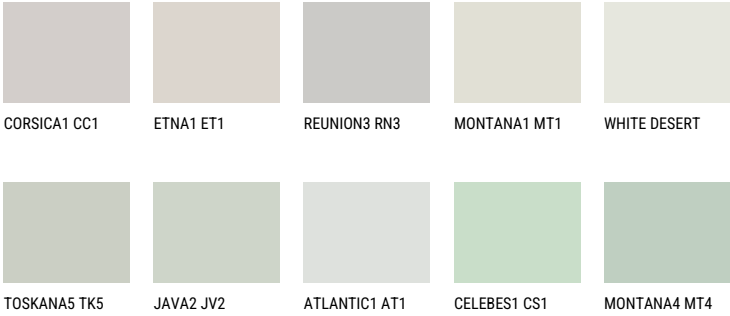

SIBERIA2 SI2

65% **TSR** 59%

Matching colours

COLOURS

For more information on plasters and paints, go to www.ceresit.en

*The presented colours refer to plasters and paints offered by Ceresit. Due to the use of digital techniques, the presented colours might not represent the original ones, thus they cannot be considered as a reliable colour presentation. We recommend checking the authentic colour samples.

INTENSE

EMERALD FIELD

EMERALD LAND

EMERALD GARDEN

DIAMOND NIGHT

SAPPHIRE BAY

DIAMOND EVENING

For more information on plasters and paints, go to
www.ceresit.en

*The presented colours refer to plasters and paints offered by Ceresit. Due to the use of digital techniques, the presented colours might not represent the original ones, thus they cannot be considered as a reliable colour presentation. We recommend checking the authentic colour samples.