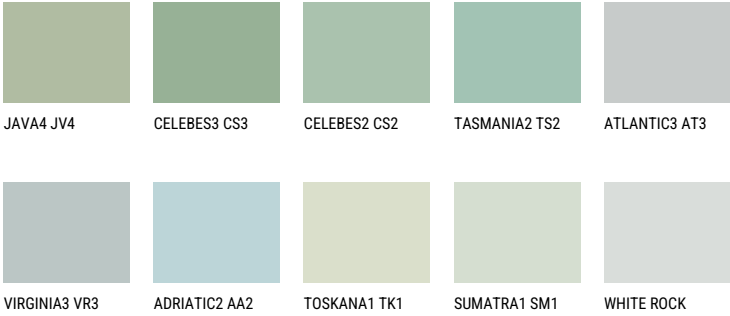

MONTANA4 MT4

59% **TSR** 64%

Matching colours

COLOURS

For more information on plasters and paints, go to www.ceresit.en

*The presented colours refer to plasters and paints offered by Ceresit. Due to the use of digital techniques, the presented colours might not represent the original ones, thus they cannot be considered as a reliable colour presentation. We recommend checking the authentic colour samples.

INTENSE

EMERALD FIELD

EMERALD GARDEN

DIAMOND EVENING

EMERALD OASE

DIAMOND SHADOW

DIAMOND NIGHT

For more information on plasters and paints, go to
www.ceresit.en

*The presented colours refer to plasters and paints offered by Ceresit. Due to the use of digital techniques, the presented colours might not represent the original ones, thus they cannot be considered as a reliable colour presentation. We recommend checking the authentic colour samples.