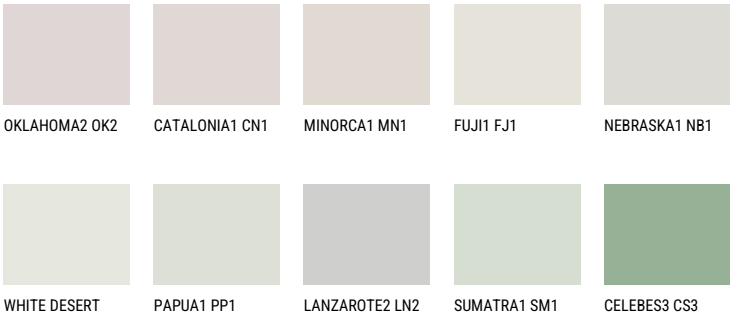

MONTANA1 MT1

74% **TSR** 71%

Matching colours

COLOURS

For more information on plasters and paints, go to www.ceresit.en

*The presented colours refer to plasters and paints offered by Ceresit. Due to the use of digital techniques, the presented colours might not represent the original ones, thus they cannot be considered as a reliable colour presentation. We recommend checking the authentic colour samples.

INTENSE

EMERALD PARK

EMERALD GARDEN

EMERALD OASE

DIAMOND NIGHT

SAPPHIRE SEA

SAPPHIRE BAY

For more information on plasters and paints, go to
www.ceresit.en

*The presented colours refer to plasters and paints offered by Ceresit. Due to the use of digital techniques, the presented colours might not represent the original ones, thus they cannot be considered as a reliable colour presentation. We recommend checking the authentic colour samples.