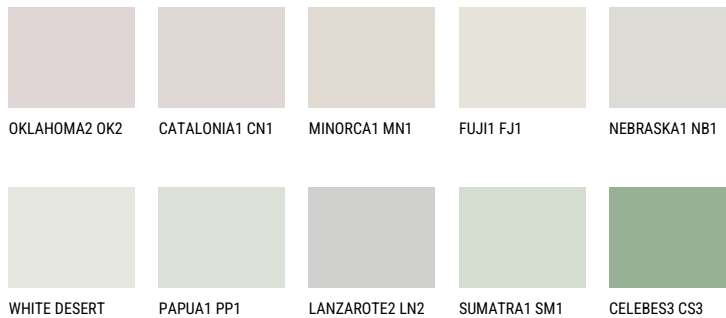

**MONTANA1 MT1**74% **TSR** 71%**Matching colours****COLOURS**

For more information on plasters and paints, go to

[www.ceresit.en](http://www.ceresit.en)

\*The presented colours refer to plasters and paints offered by Ceresit. Due to the use of digital techniques, the presented colours might not represent the original ones, thus they cannot be considered as a reliable colour presentation. We recommend checking the authentic colour samples.

## INTENSE

EMERALD PARK

EMERALD GARDEN

EMERALD OASE

DIAMOND NIGHT

SAPPHIRE SEA

SAPPHIRE BAY

---

For more information on plasters and paints, go to  
[www.ceresit.en](http://www.ceresit.en)

\*The presented colours refer to plasters and paints offered by Ceresit. Due to the use of digital techniques, the presented colours might not represent the original ones, thus they cannot be considered as a reliable colour presentation. We recommend checking the authentic colour samples.