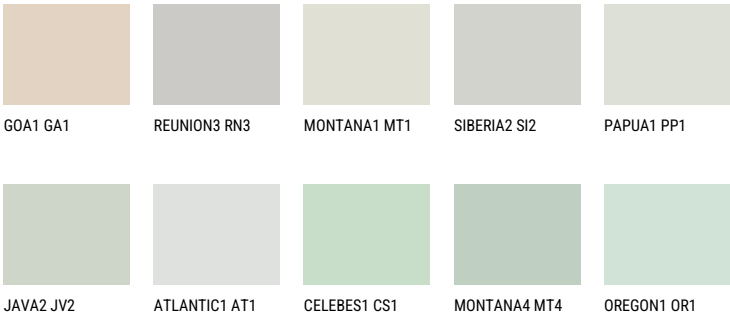

# COLOUR DETAILS

### Matching colours

#### COLOURS

For more information on plasters and paints, go to [www.ceresit.en](http://www.ceresit.en)

\*The presented colours refer to plasters and paints offered by Ceresit. Due to the use of digital techniques, the presented colours might not represent the original ones, thus they cannot be considered as a reliable colour presentation. We recommend checking the authentic colour samples.

For more information on plasters and paints, go to  
[www.ceresit.en](http://www.ceresit.en)

\*The presented colours refer to plasters and paints offered by Ceresit. Due to the use of digital techniques, the presented colours might not represent the original ones, thus they cannot be considered as a reliable colour presentation. We recommend checking the authentic colour samples.