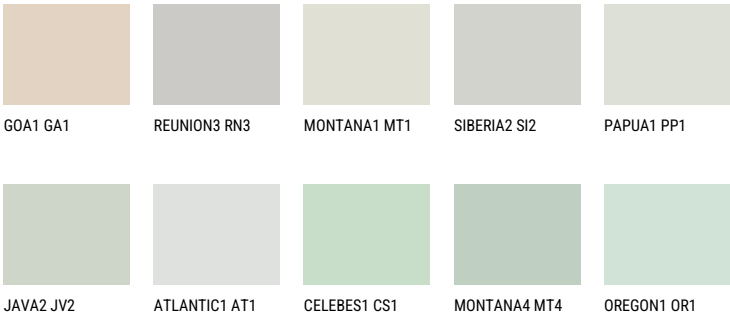

# COLOUR DETAILS

## Matching colours

### COLOURS

For more information on plasters and paints, go to [www.ceresit.en](http://www.ceresit.en)

\*The presented colours refer to plasters and paints offered by Ceresit. Due to the use of digital techniques, the presented colours might not represent the original ones, thus they cannot be considered as a reliable colour presentation. We recommend checking the authentic colour samples.

For more information on plasters and paints, go to  
[www.ceresit.en](http://www.ceresit.en)

\*The presented colours refer to plasters and paints offered by Ceresit. Due to the use of digital techniques, the presented colours might not represent the original ones, thus they cannot be considered as a reliable colour presentation. We recommend checking the authentic colour samples.