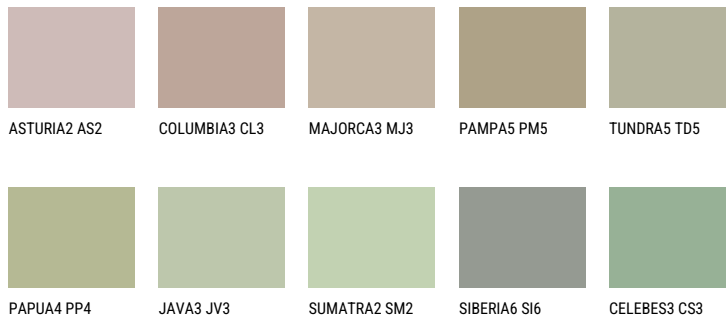

**TOSKANA3 TK3**☀ 47% **TSR** 45%**Matching colours****COLOURS**

For more information on plasters and paints, go to

[www.ceresit.en](http://www.ceresit.en)

\*The presented colours refer to plasters and paints offered by Ceresit. Due to the use of digital techniques, the presented colours might not represent the original ones, thus they cannot be considered as a reliable colour presentation. We recommend checking the authentic colour samples.

## INTENSE

EMERALD PARK

EMERALD GARDEN

EMERALD OASE

DIAMOND NIGHT

SAPPHIRE SEA

SAPPHIRE BAY

---

For more information on plasters and paints, go to  
[www.ceresit.en](http://www.ceresit.en)

\*The presented colours refer to plasters and paints offered by Ceresit. Due to the use of digital techniques, the presented colours might not represent the original ones, thus they cannot be considered as a reliable colour presentation. We recommend checking the authentic colour samples.