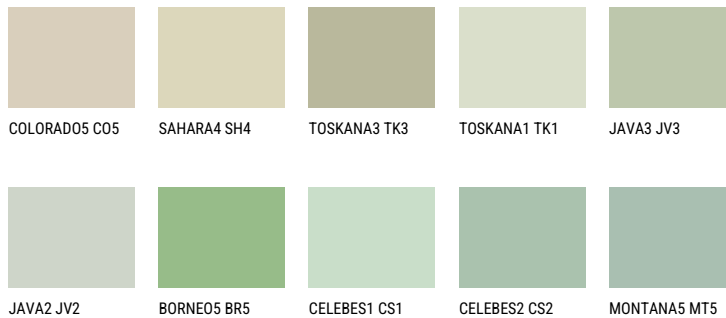

TOSKANA2 TK262% **TSR** 62%**Matching colours****COLOURS**

For more information on plasters and paints, go to

www.ceresit.en

*The presented colours refer to plasters and paints offered by Ceresit. Due to the use of digital techniques, the presented colours might not represent the original ones, thus they cannot be considered as a reliable colour presentation. We recommend checking the authentic colour samples.

INTENSE

EMERALD FIELD

EMERALD GARDEN

EMERALD OASE

DIAMOND NIGHT

SAPPHIRE SEA

SAPPHIRE CREEK

For more information on plasters and paints, go to
www.ceresit.en

*The presented colours refer to plasters and paints offered by Ceresit. Due to the use of digital techniques, the presented colours might not represent the original ones, thus they cannot be considered as a reliable colour presentation. We recommend checking the authentic colour samples.