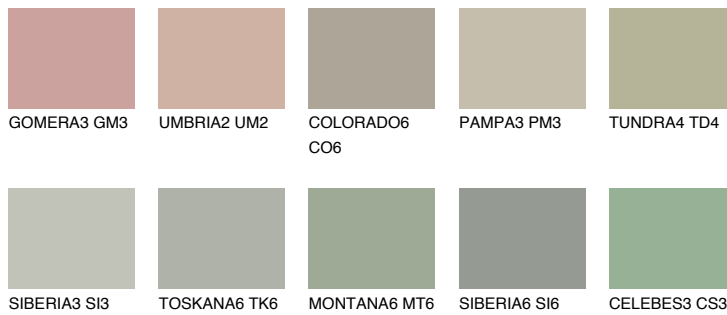

COLOUR DETAILS

TUNDRA5 TD5

44% TSR 39%

Matching colours

COLOURS

INTENSE

For more information on plasters and paints, go to www.ceresit.en

*The presented colours refer to plasters and paints offered by Ceresit. Due to the use of digital techniques, the presented colours might not represent the original ones, thus they cannot be considered as a reliable colour presentation. We recommend checking the authentic colour samples.