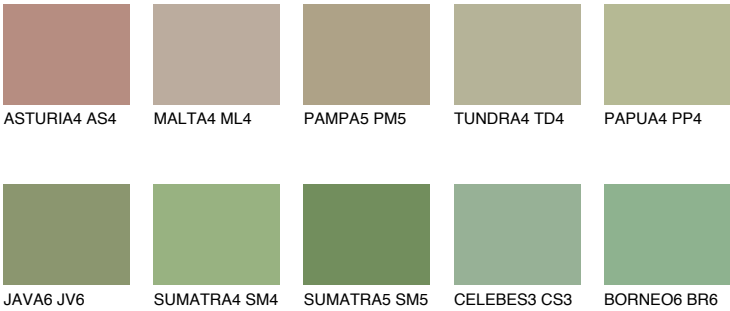

PAPUA6 PP6

32% **TSR** 45%

Matching colours

COLOURS

INTENSE

For more information on plasters and paints, go to www.ceresit.en

*The presented colours refer to plasters and paints offered by Ceresit. Due to the use of digital techniques, the presented colours might not represent the original ones, thus they cannot be considered as a reliable colour presentation. We recommend checking the authentic colour samples.