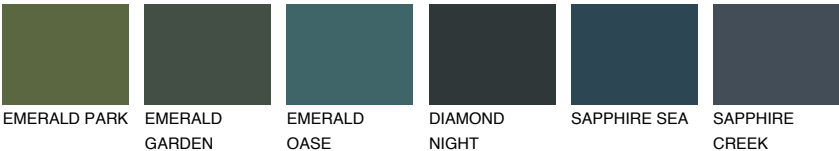

PAPUA6 PP6

32% **TSR** 45%

Matching colours

COLOURS

INTENSE

For more information on plasters and paints, go to www.ceresit.en

*The presented colours refer to plasters and paints offered by Ceresit. Due to the use of digital techniques, the presented colours might not represent the original ones, thus they cannot be considered as a reliable colour presentation. We recommend checking the authentic colour samples.