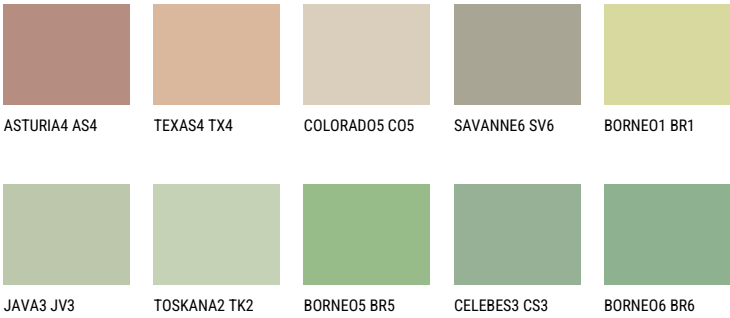

PAPA4 PP4

47% **TSR** 54%

Matching colours

COLOURS

For more information on plasters and paints, go to www.ceresit.en

*The presented colours refer to plasters and paints offered by Ceresit. Due to the use of digital techniques, the presented colours might not represent the original ones, thus they cannot be considered as a reliable colour presentation. We recommend checking the authentic colour samples.

INTENSE

EMERALD PARK

EMERALD GARDEN

EMERALD OASE

DIAMOND NIGHT

SAPPHIRE SEA

SAPPHIRE CREEK

For more information on plasters and paints, go to
www.ceresit.en

*The presented colours refer to plasters and paints offered by Ceresit. Due to the use of digital techniques, the presented colours might not represent the original ones, thus they cannot be considered as a reliable colour presentation. We recommend checking the authentic colour samples.