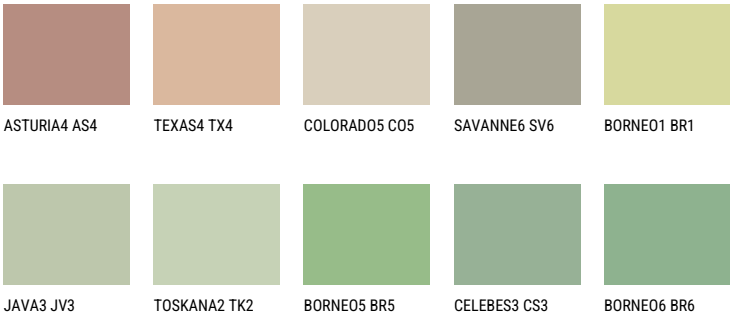

COLOUR DETAILS

PAPA4 PP4

47% **TSR** 54%

Matching colours

COLOURS

For more information on plasters and paints, go to www.ceresit.en

*The presented colours refer to plasters and paints offered by Ceresit. Due to the use of digital techniques, the presented colours might not represent the original ones, thus they cannot be considered as a reliable colour presentation. We recommend checking the authentic colour samples.

INTENSE

EMERALD PARK

EMERALD GARDEN

EMERALD OASE

DIAMOND NIGHT

SAPPHIRE SEA

SAPPHIRE CREEK

For more information on plasters and paints, go to
www.ceresit.en

*The presented colours refer to plasters and paints offered by Ceresit. Due to the use of digital techniques, the presented colours might not represent the original ones, thus they cannot be considered as a reliable colour presentation. We recommend checking the authentic colour samples.