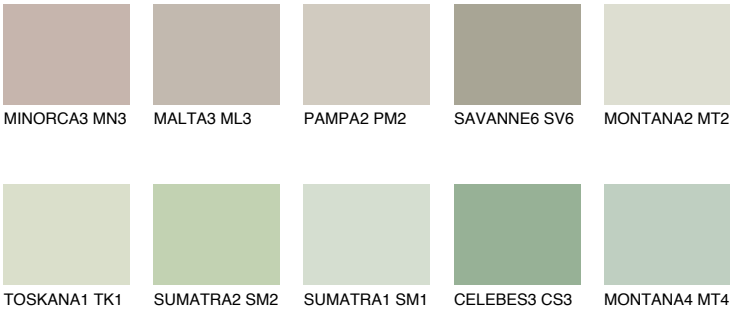

COLOUR DETAILS

PAPUA3 PP3

56% TSR 58%

Matching colours

COLOURS

INTENSE

For more information on plasters and paints, go to www.ceresit.en

*The presented colours refer to plasters and paints offered by Ceresit. Due to the use of digital techniques, the presented colours might not represent the original ones, thus they cannot be considered as a reliable colour presentation. We recommend checking the authentic colour samples.