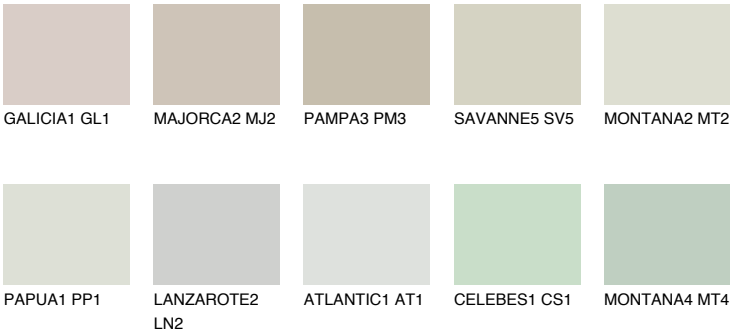

## PAPUA2 PP2

63% **TSR** 61%

### Matching colours

#### COLOURS

#### INTENSE

For more information on plasters and paints, go to [www.ceresit.en](http://www.ceresit.en)

\*The presented colours refer to plasters and paints offered by Ceresit. Due to the use of digital techniques, the presented colours might not represent the original ones, thus they cannot be considered as a reliable colour presentation. We recommend checking the authentic colour samples.