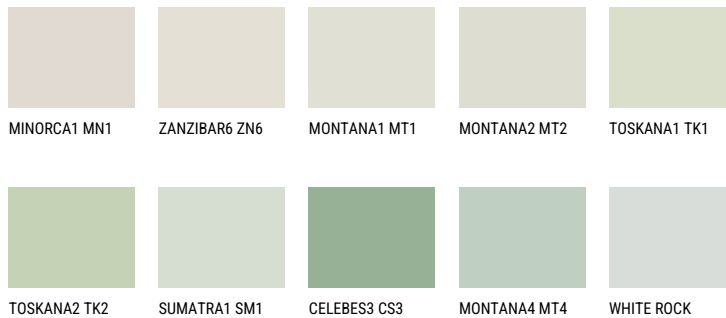

PAPUA1 PP174% **TSR** 67%**Matching colours****COLOURS**

For more information on plasters and paints, go to

www.ceresit.en

*The presented colours refer to plasters and paints offered by Ceresit. Due to the use of digital techniques, the presented colours might not represent the original ones, thus they cannot be considered as a reliable colour presentation. We recommend checking the authentic colour samples.

INTENSE

EMERALD FIELD

EMERALD GARDEN

DIAMOND EVENING

EMERALD OASE

DIAMOND SHADOW

DIAMOND NIGHT

For more information on plasters and paints, go to
www.ceresit.en

*The presented colours refer to plasters and paints offered by Ceresit. Due to the use of digital techniques, the presented colours might not represent the original ones, thus they cannot be considered as a reliable colour presentation. We recommend checking the authentic colour samples.