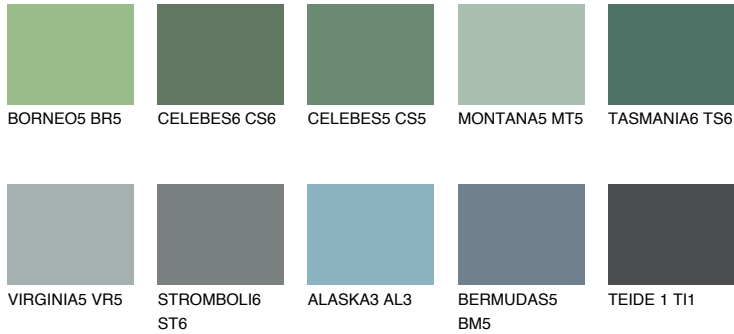

COLOUR DETAILS

TASMANIA5 TS5

☀️ 22% **TSR 20%**

Matching colours

COLOURS

INTENSE

For more information on plasters and paints, go to www.ceresit.en

*The presented colours refer to plasters and paints offered by Ceresit. Due to the use of digital techniques, the presented colours might not represent the original ones, thus they cannot be considered as a reliable colour presentation. We recommend checking the authentic colour samples.