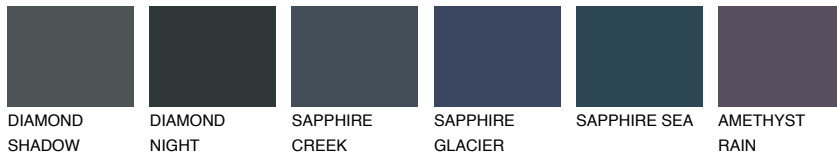

COLOUR DETAILS

TASMANIA5 TS5

☀️ 22% **TSR 20%**

Matching colours

COLOURS

INTENSE

For more information on plasters and paints, go to www.ceresit.en

*The presented colours refer to plasters and paints offered by Ceresit. Due to the use of digital techniques, the presented colours might not represent the original ones, thus they cannot be considered as a reliable colour presentation. We recommend checking the authentic colour samples.