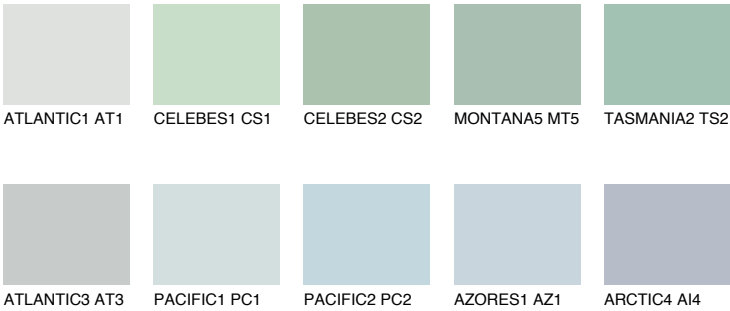

TASMANIA1 TS1

62% **TSR** 55%

Matching colours

COLOURS

INTENSE

For more information on plasters and paints, go to www.ceresit.en

*The presented colours refer to plasters and paints offered by Ceresit. Due to the use of digital techniques, the presented colours might not represent the original ones, thus they cannot be considered as a reliable colour presentation. We recommend checking the authentic colour samples.