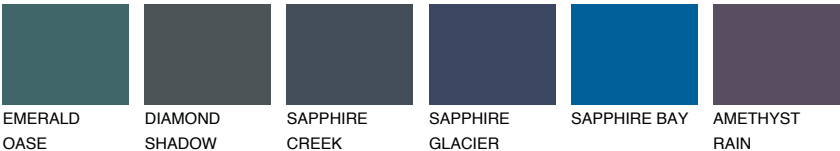

COLOUR DETAILS

OREGON1 OR1

73% **TSR** 66%

Matching colours

COLOURS

INTENSE

For more information on plasters and paints, go to www.ceresit.en

*The presented colours refer to plasters and paints offered by Ceresit. Due to the use of digital techniques, the presented colours might not represent the original ones, thus they cannot be considered as a reliable colour presentation. We recommend checking the authentic colour samples.