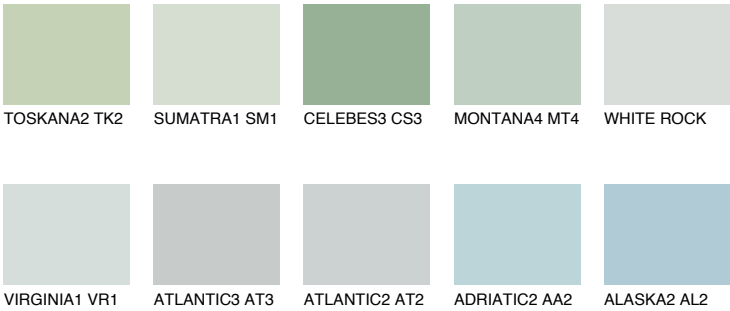

COLOUR DETAILS

OREGON1 OR1

73% **TSR** 66%

Matching colours

COLOURS

INTENSE

For more information on plasters and paints, go to www.ceresit.en

*The presented colours refer to plasters and paints offered by Ceresit. Due to the use of digital techniques, the presented colours might not represent the original ones, thus they cannot be considered as a reliable colour presentation. We recommend checking the authentic colour samples.