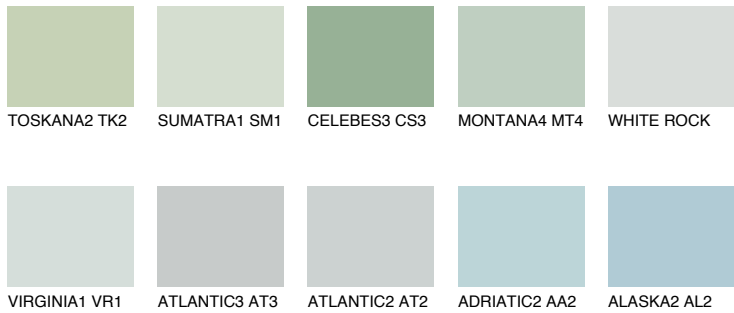

COLOUR DETAILS

OREGON1 OR1

73% TSR 66%

Matching colours

COLOURS

INTENSE

For more information on plasters and paints, go to www.ceresit.en

*The presented colours refer to plasters and paints offered by Ceresit. Due to the use of digital techniques, the presented colours might not represent the original ones, thus they cannot be considered as a reliable colour presentation. We recommend checking the authentic colour samples.