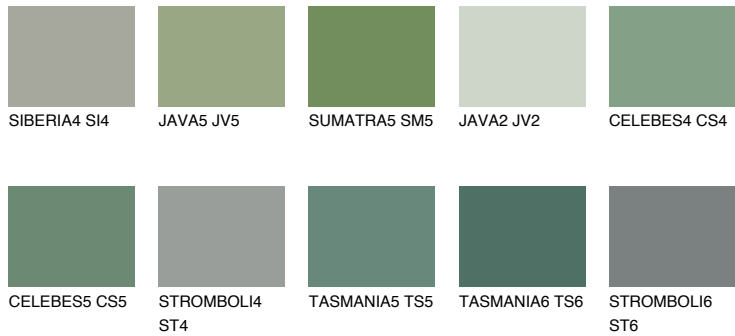

COLOUR DETAILS

CELEBES6 CS6

17% TSR 14%

Matching colours

COLOURS

INTENSE

For more information on plasters and paints, go to www.ceresit.en

*The presented colours refer to plasters and paints offered by Ceresit. Due to the use of digital techniques, the presented colours might not represent the original ones, thus they cannot be considered as a reliable colour presentation. We recommend checking the authentic colour samples.