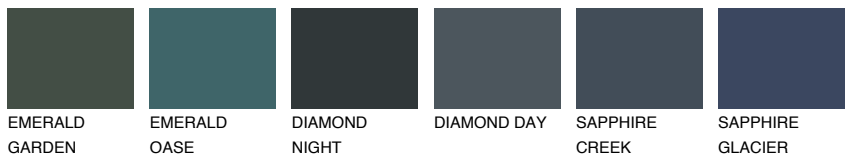

COLOUR DETAILS

CELEBES6 CS6

17% TSR 14%

Matching colours

COLOURS

INTENSE

For more information on plasters and paints, go to www.ceresit.en

*The presented colours refer to plasters and paints offered by Ceresit. Due to the use of digital techniques, the presented colours might not represent the original ones, thus they cannot be considered as a reliable colour presentation. We recommend checking the authentic colour samples.