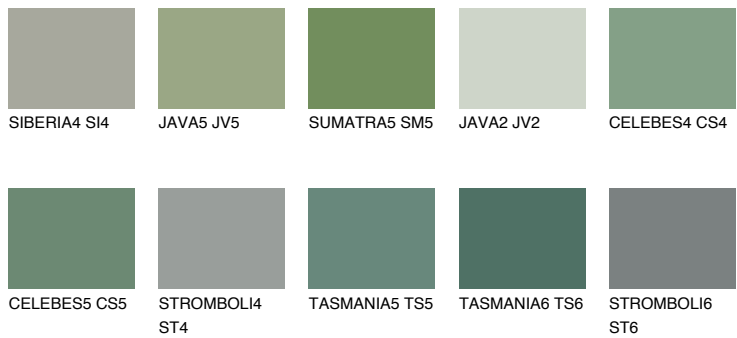

COLOUR DETAILS

CELEBES6 CS6

17% TSR 14%

Matching colours

COLOURS

INTENSE

For more information on plasters and paints, go to www.ceresit.en

*The presented colours refer to plasters and paints offered by Ceresit. Due to the use of digital techniques, the presented colours might not represent the original ones, thus they cannot be considered as a reliable colour presentation. We recommend checking the authentic colour samples.