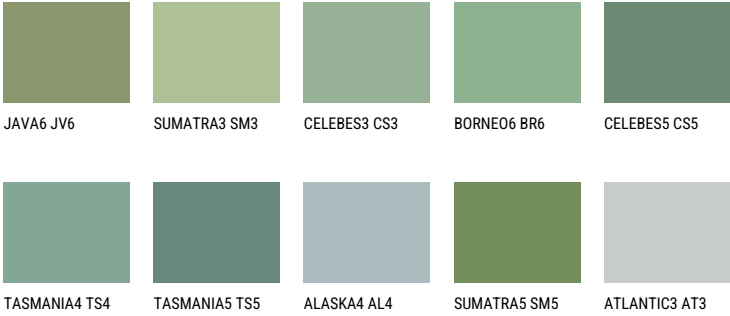

CELEBES4 CS4

32% **TSR** 32%

Matching colours

COLOURS

For more information on plasters and paints, go to www.ceresit.en

*The presented colours refer to plasters and paints offered by Ceresit. Due to the use of digital techniques, the presented colours might not represent the original ones, thus they cannot be considered as a reliable colour presentation. We recommend checking the authentic colour samples.

INTENSE

EMERALD GARDEN

EMERALD LAND

EMERALD OASE

DIAMOND NIGHT

DIAMOND DAY

SAPPHIRE CREEK

For more information on plasters and paints, go to
www.ceresit.en

*The presented colours refer to plasters and paints offered by Ceresit. Due to the use of digital techniques, the presented colours might not represent the original ones, thus they cannot be considered as a reliable colour presentation. We recommend checking the authentic colour samples.