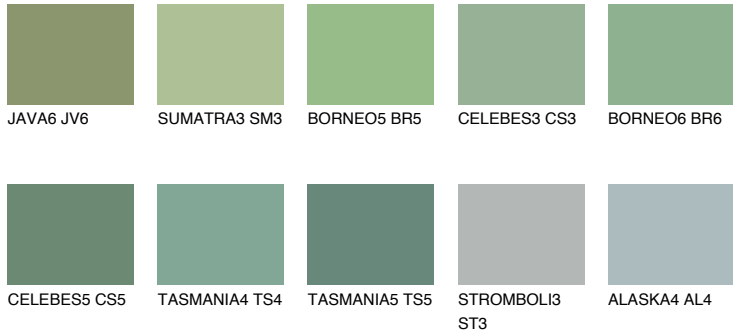

COLOUR DETAILS

CELEBES4 CS4

32% TSR 32%

Matching colours

COLOURS

INTENSE

For more information on plasters and paints, go to www.ceresit.en

*The presented colours refer to plasters and paints offered by Ceresit. Due to the use of digital techniques, the presented colours might not represent the original ones, thus they cannot be considered as a reliable colour presentation. We recommend checking the authentic colour samples.