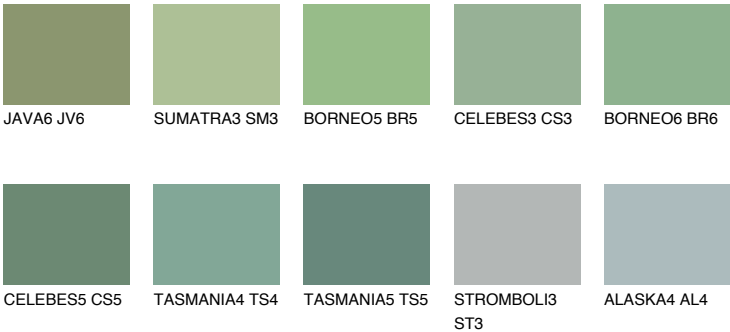

CELEBES4 CS4

32% TSR 32%

Matching colours

COLOURS

INTENSE

For more information on plasters and paints, go to www.ceresit.en

*The presented colours refer to plasters and paints offered by Ceresit. Due to the use of digital techniques, the presented colours might not represent the original ones, thus they cannot be considered as a reliable colour presentation. We recommend checking the authentic colour samples.