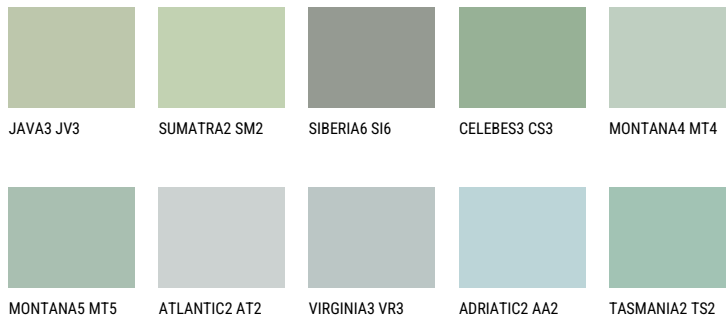

CELEBES2 CS2☀️ 50% **TSR** 47%**Matching colours****COLOURS**

For more information on plasters and paints, go to

www.ceresit.en

*The presented colours refer to plasters and paints offered by Ceresit. Due to the use of digital techniques, the presented colours might not represent the original ones, thus they cannot be considered as a reliable colour presentation. We recommend checking the authentic colour samples.

INTENSE

EMERALD LAND

EMERALD GARDEN

EMERALD OASE

DIAMOND NIGHT

SAPPHIRE SEA

DIAMOND DAY

For more information on plasters and paints, go to
www.ceresit.en

*The presented colours refer to plasters and paints offered by Ceresit. Due to the use of digital techniques, the presented colours might not represent the original ones, thus they cannot be considered as a reliable colour presentation. We recommend checking the authentic colour samples.