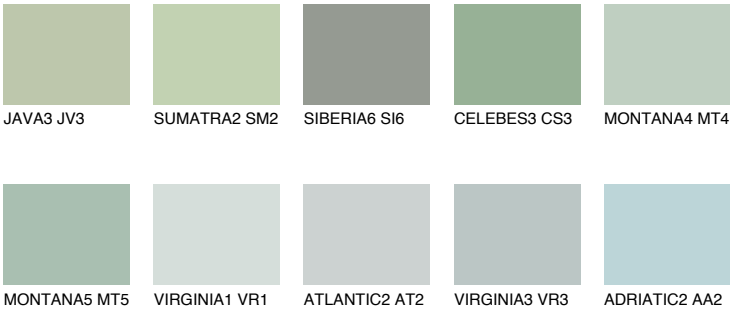

COLOUR DETAILS

CELEBES2 CS2

50% TSR 47%

Matching colours

COLOURS

INTENSE

For more information on plasters and paints, go to www.ceresit.en

*The presented colours refer to plasters and paints offered by Ceresit. Due to the use of digital techniques, the presented colours might not represent the original ones, thus they cannot be considered as a reliable colour presentation. We recommend checking the authentic colour samples.