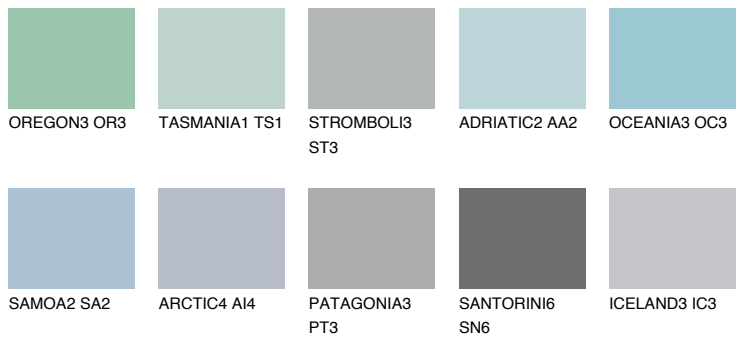

COLOUR DETAILS

ALASKA2 AL2

57% TSR 59%

Matching colours

COLOURS

INTENSE

For more information on plasters and paints, go to www.ceresit.en

*The presented colours refer to plasters and paints offered by Ceresit. Due to the use of digital techniques, the presented colours might not represent the original ones, thus they cannot be considered as a reliable colour presentation. We recommend checking the authentic colour samples.