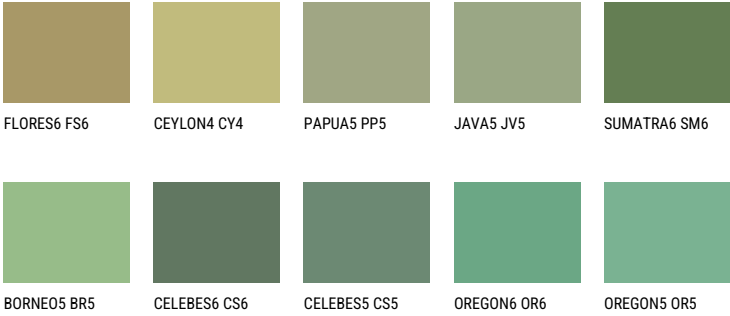

COLOUR DETAILS

SUMATRA5 SM5

☀ 24% **TSR** 33%

Matching colours

COLOURS

For more information on plasters and paints, go to www.ceresit.en

*The presented colours refer to plasters and paints offered by Ceresit. Due to the use of digital techniques, the presented colours might not represent the original ones, thus they cannot be considered as a reliable colour presentation. We recommend checking the authentic colour samples.

INTENSE

EMERALD FIELD

EMERALD GARDEN

EMERALD OASE

SAPPHIRE SEA

SAPPHIRE CREEK

SAPPHIRE GLACIER

For more information on plasters and paints, go to
www.ceresit.en

*The presented colours refer to plasters and paints offered by Ceresit. Due to the use of digital techniques, the presented colours might not represent the original ones, thus they cannot be considered as a reliable colour presentation. We recommend checking the authentic colour samples.