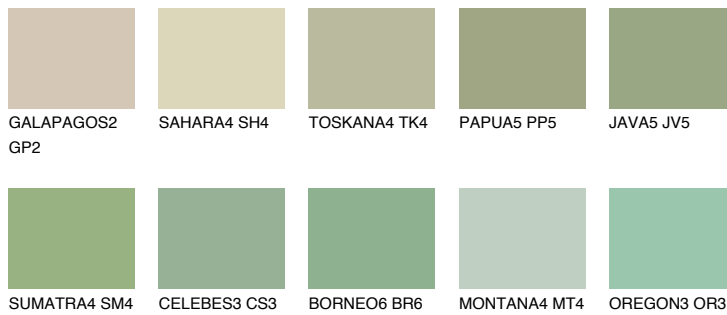

COLOUR DETAILS

SUMATRA3 SM3

49% TSR 50%

Matching colours

COLOURS

INTENSE

For more information on plasters and paints, go to www.ceresit.en

*The presented colours refer to plasters and paints offered by Ceresit. Due to the use of digital techniques, the presented colours might not represent the original ones, thus they cannot be considered as a reliable colour presentation. We recommend checking the authentic colour samples.