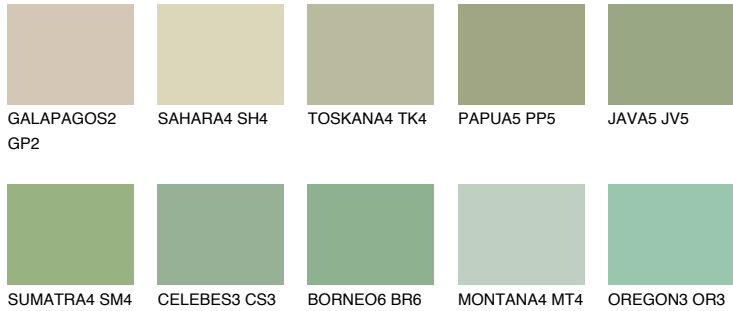

COLOUR DETAILS

SUMATRA3 SM3

49% TSR 50%

Matching colours

COLOURS

INTENSE

For more information on plasters and paints, go to www.ceresit.en

*The presented colours refer to plasters and paints offered by Ceresit. Due to the use of digital techniques, the presented colours might not represent the original ones, thus they cannot be considered as a reliable colour presentation. We recommend checking the authentic colour samples.